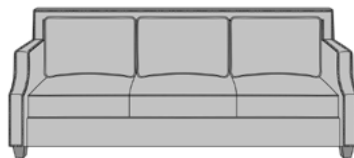

Optional Nail Head Trim
Optional nail head trim available on back and arms only.

Number of Seats
Choose from 3 seat styles – lounge chair, love seat, and sofa.

Statement of Line

LAS10A1
32.5W 33D 34.25H
26AH

LAS11A2
32.5W 33D 34.25H
26AH

LAS11A3
32.5W 33D 34.25H
26AH

LAS20A2
54.5W 33D 34.25H
26AH

LAS21A3
54.5W 33D 34.25H
26AH

LAS30A1
76.5W 33D 34.25H
26AH

LAS31A2
76.5W 33D 34.25H
26AH

*To see additional versions of this collection go to www.kwalu.com/product/lascari-lounge